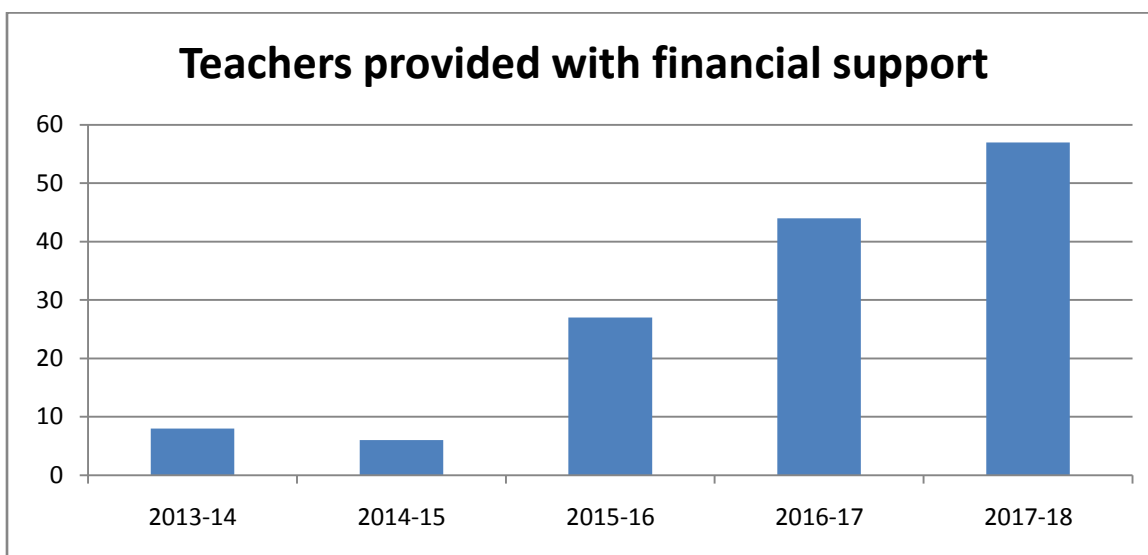

Average percentage of Teachers provided with Financial support to attend Conferences / Workshops and towards Membership fee of Professional Bodies during the last five years

AY 2017-18	AY 2016-17	AY 2015-16	AY 2014-15	AY 2013-14
57	44	27	6	8