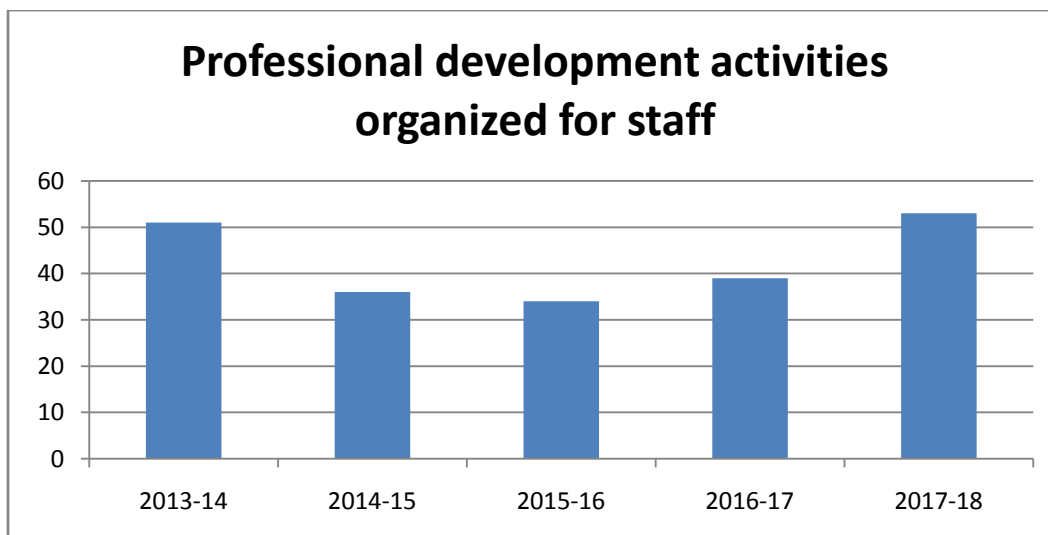

Average Number of Professional Development / Administrative Training Programs Organized by the Institution For Teaching And Non Teaching Staff

AY 2017-18	AY 2016-17	AY 2015-16	AY 2014-15	AY 2013-14
53	39	34	36	51