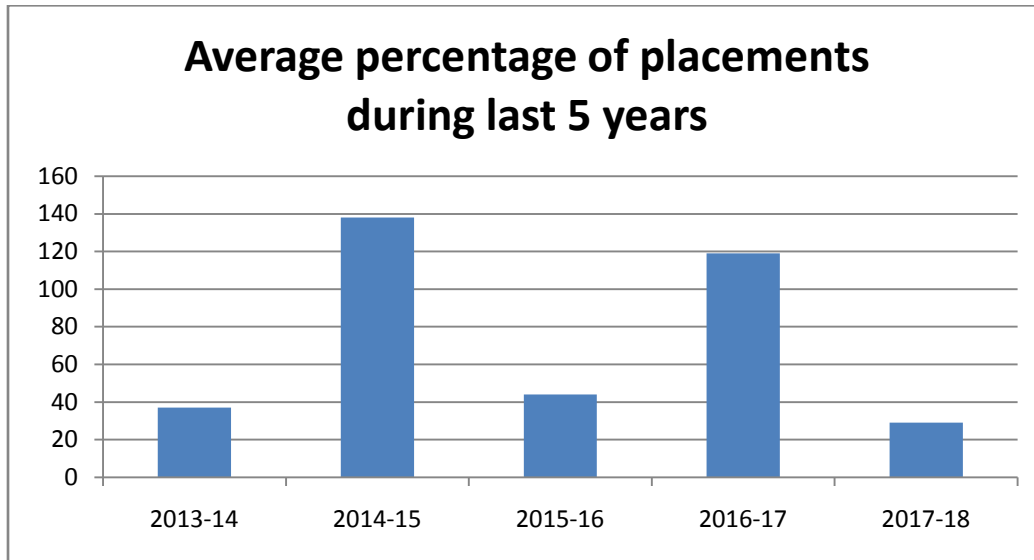

E-mail: tkrec@rediffmail.com Website: www.tkrec.ac.in

Average percentage of placement of outgoing students during the last five years

AY 2017-18	AY 2016-17	AY 2015-16	AY 2014-15	AY 2013-14
29	119	44	138	37