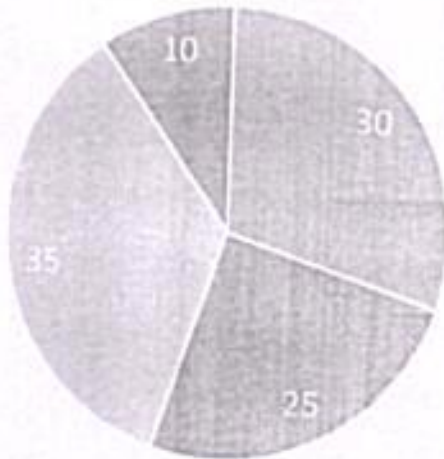

TEEGALA KRISHNA REDDY ENGINEERING COLLEGE

(Sponsored by TKR Educational Society, Approved by AICTE, Affiliated to JNTUH
Accredited by NAAC with 'A' Grade, Authorized by NIM)

Medbowli, Meerpet, Balapur(M), Hyderabad, Telangana- 500097
Mob: 8498085218. Email: info@tkrec.ac.in, www.tkrec.ac.in

College Code: R9

- Strongly Agree
- Agree
- Neutral
- Disagree
- Strongly Disagree

Ch
Dr. CH.V. PHANI KRISHNA,
Head Of The Department
Computer Science and Engineering
Teegala Krishna Reddy Engineering College
Medbowli, Meerpet, Saroor Nagar, Hy

Prin
PRINCIPAL
Teegala Krishna Reddy Engineering College
(UGC-AUTONOMOUS)
Medbowli, Meerpet, Hyderabad - 97.