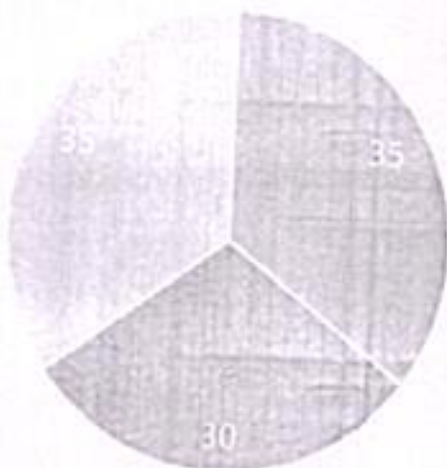

Medbowli, Meerpet, Balapur(M), Hyderabad, Telangana- 500097
Mob: 8498085218, Email: info@tkrec.ac.in, www.tkrec.ac.in

College Code: R9

- Strongly agree
- Agree
- Neutral
- Disagree
- Strongly Disagree

5. How do you rate the relevance of the topics to the industry?	Strongly agree	Agree	Neutral	Disagree	Strongly Disagree
	35	30	35	-	-