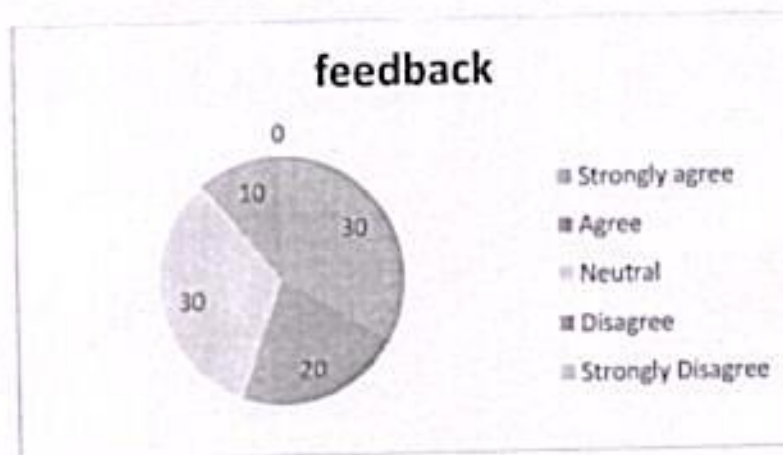

6. How do you rate the offering of the electives in relation to the Technological advancements?	Strongly agree	Agree	Neutral	Disagree	Strongly Disagree
	30%	20%	30%	10%	

Praval
PRINCIPAL
Teegala Krishna Reddy Engineering College
(UGC-AUTONOMOUS)
Medbowli, Meerpet, Hyderabad - 97.