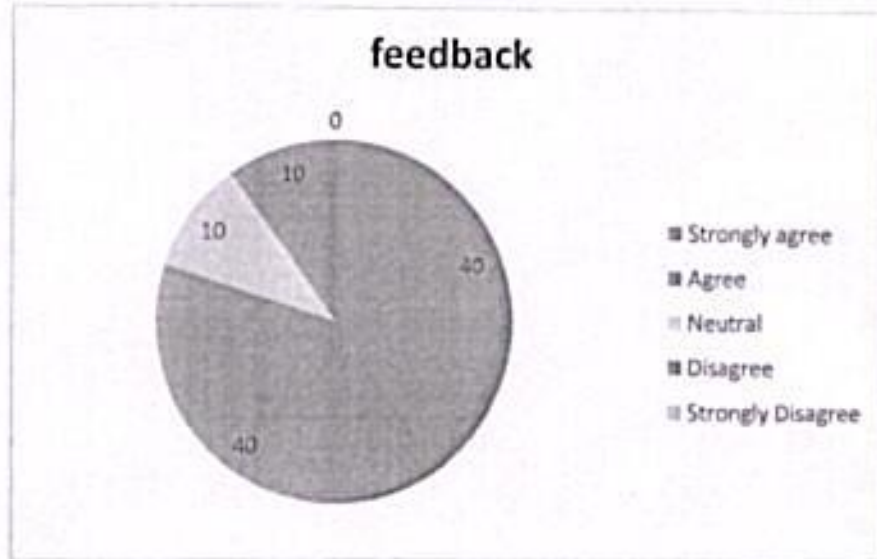

TEEGALA KRISHNA REDDY ENGINEERING COLLEGE

(Sponsored by TGR Educational Society, Approved by AICTE, Affiliated to JNTUH
Accredited by NAAC with 'A' Grade. Accredited by NBA)

Medbowli, Meerpet, Balapur(M), Hyderabad, Telangana - 500097
Mob: 8498085218. Email: info@tkrec.ac.in, www.tkrec.ac.in

College Code: R9

4. What other courses that you suggest to be included in the curriculum??	Strongly agree	Agree	Neutral	Disagree	Strongly Disagree
	40%	40%	10%	10%	-

HOD/EEE

Department of Electronics Engineering,
TKREC Engineering College
Meerpet, Hyderabad-500 079

PRINCIPAL
Teegala Krishna Reddy Engineering College
(UGC-AUTONOMOUS)
Medbowli, Meerpet, Hyderabad - 97.