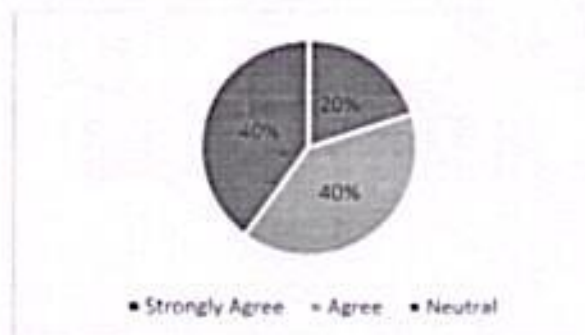

DEPARTMENT OF ELECTRONICS & COMMUNICATION ENGINEERING

Employer Feedback Analysis on Curriculum for the Academic Year – 2019-20

1. The Curriculum has been designed to make the students industry ready by imparting analytical and reasoning, language and soft skills in addition to technical competencies, as desired by the industry.

The Curriculum has been designed to make the students industry ready by imparting analytical and reasoning, language and soft skills in addition to technical competencies, as desired by the industry.	Strongly Agree	Agree	Neutral	Disagree	Strongly Disagree
% Response	-	-	20%	80%	-

2. The Curriculum is outcome based and through various courses, the expected outcomes were attained.

The Curriculum is outcome based and through various courses, the expected outcomes were attained.	Strongly Agree	Agree	Neutral	Disagree	Strongly Disagree
% Response	20%	40%	40%	-	-