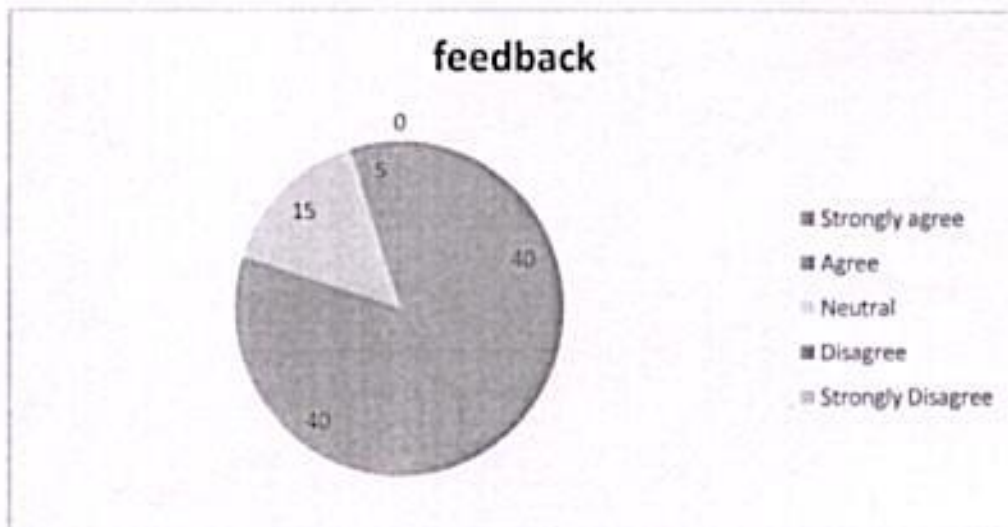

Department of Electrical and Electronics Engineering

Employers Feedback on Curriculum (Regulation R18)

1. How do you rate relevance of the courses in relation to the program?	Strongly agree	Agree	Neutral	Disagree	Strongly Disagree
	40%	40%	15%	5%	-