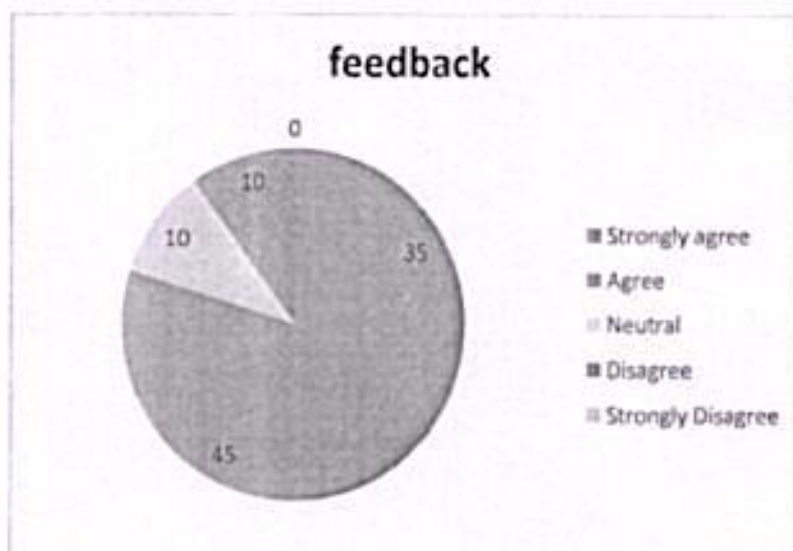

Principal
Principal
Teegala Krishna Reddy Engineering College
(UGC-AUTONOMOUS)
Medbowli, Meerpet, Hyderabad - 97.