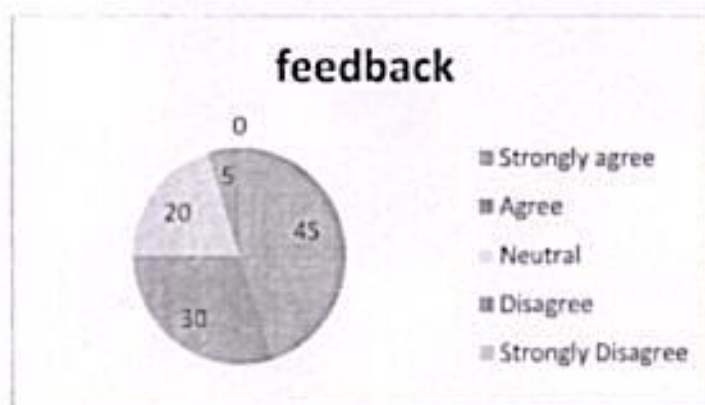

TEEGALA KRISHNA REDDY ENGINEERING COLLEGE

(Sponsored by TKR Educational Society, Approved by AICTE, Affiliated to JNTUH
Accredited by NAAC with 'A' Grade. Accredited by NBA.

TKREC

Medbowli, Meerpet, Balapur(M), Hyderabad, Telangana- 500097

Mob: 8498085218. Email: info@tkrec.ac.in, www.tkrec.ac.in

College Code: R9

9. How do you rate the proficiency of our students working with you?	Strongly agree	Agree	Neutral	Disagree	Strongly Disagree
	45%	30%	20%	5%	

HOD/CE

HEAD OF THE DEPARTMENT
Department of Civil Engineering
Teegala Krishna Reddy Engineering College,
Meerpet, Saroot Nagar, Hyderabad-97.

PRINCIPAL
Teegala Krishna Reddy Engineering College
(UGC-AUTONOMOUS)
Medbowli, Meerpet, Hyderabad - 97.