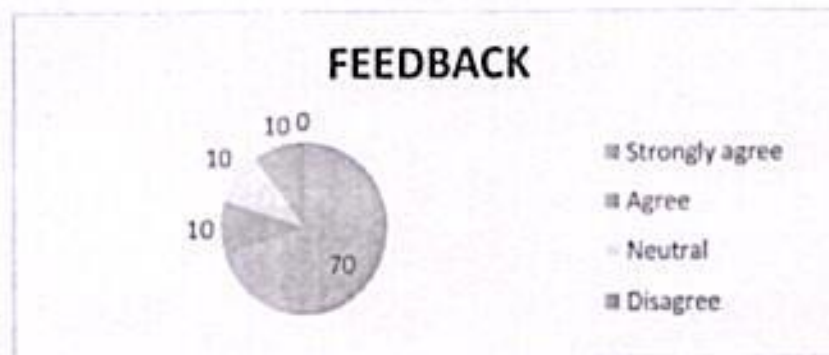

PRINCIPAL
Teegala Krishna Reddy Engineering College
(UGC-AUTONOMOUS)
Medbowli, Meerpet, Hyderabad - 97.