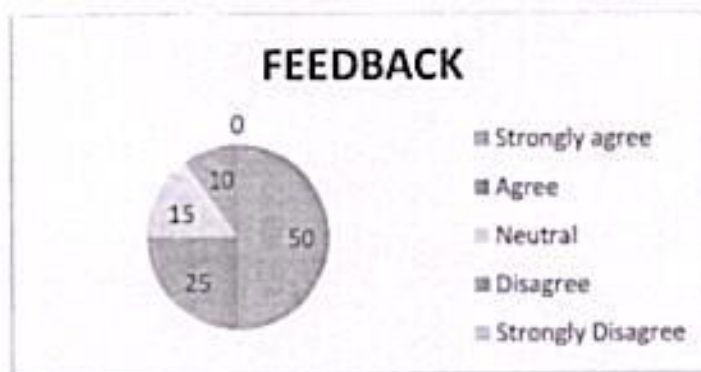

College Code: R9

3. How do you rate the competencies/outcomes in relation to the course content?	Strongly agree	Agree	Neutral	Disagree	Strongly Disagree
	50%	25%	15%	10%	-

4. What other courses that you suggest to be included in the curriculum??	Strongly agree	Agree	Neutral	Disagree	Strongly Disagree
	50%	35%	15%	-	-