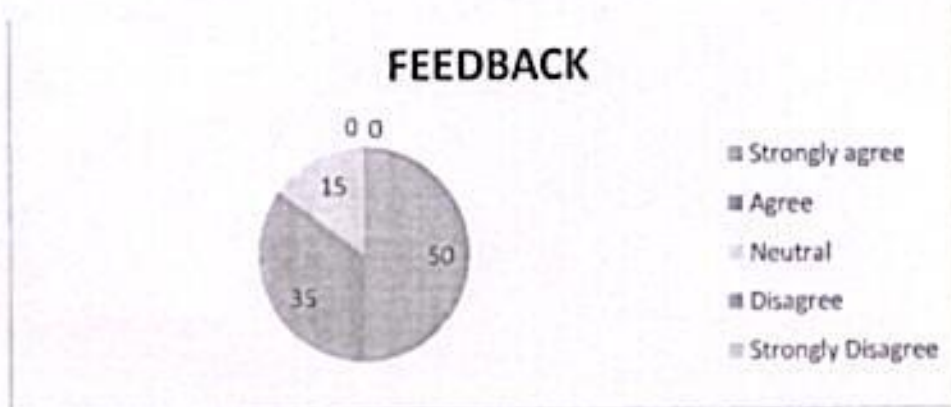

M. V. S. Rao
PRINCIPAL
Teegala Krishna Reddy Engineering College
(UGC-AUTONOMOUS)
Medbowli, Meerpet, Hyderabad - 97.