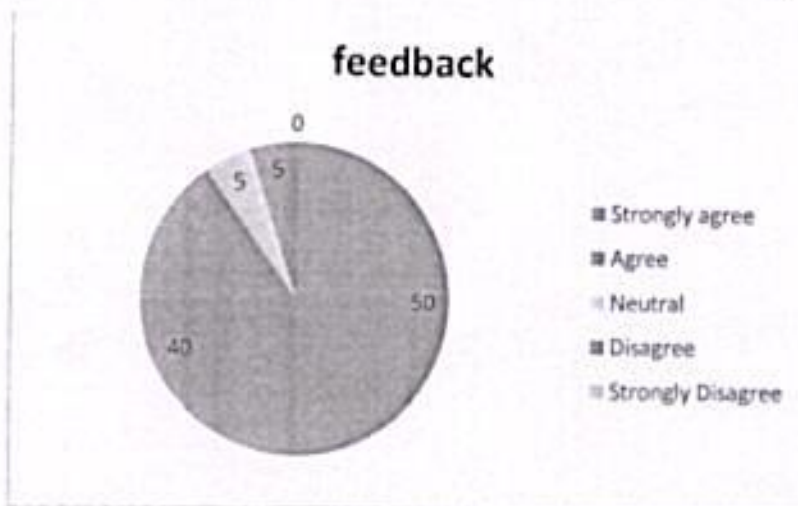

3. How do you rate the competencies/outcomes in relation to the course content?	Strongly agree	Agree	Neutral	Disagree	Strongly Disagree
	35%	45%	10%	10%	-