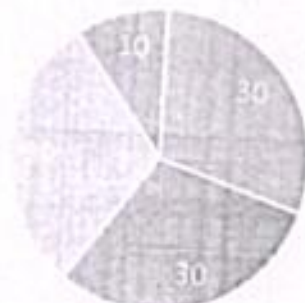

TEEGALA KRISHNA REDDY ENGINEERING COLLEGE

(Sponsored by TDE, Government of Andhra Pradesh) Approved by AICTE, Ministry of Education, Government of India with 'A' Grade Accredited by NBA

Medbowli, Meerpet, Balapur(M), Hyderabad, Telangana- 500097
Mob: 8498085218. Email: info@tkrec.ac.in. www.tkrec.ac.in

College Code: R9