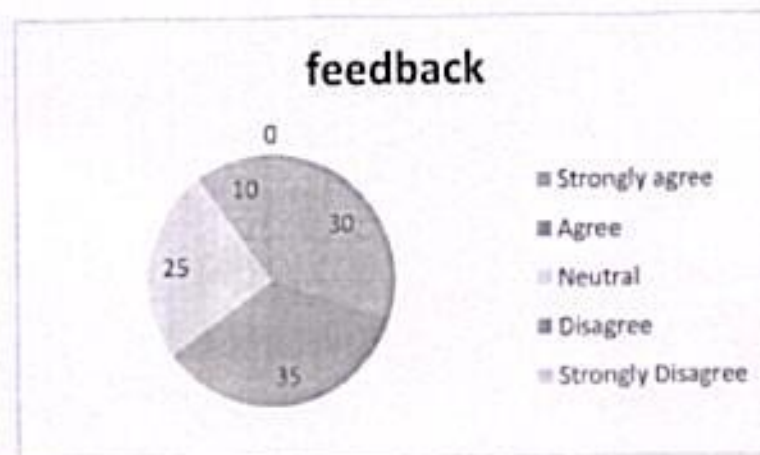

Principal
Principal
Teegala Krishna Reddy Engineering College
(UGC-AUTONOMOUS)
Medbowli, Meerpet, Hyderabad - 97.