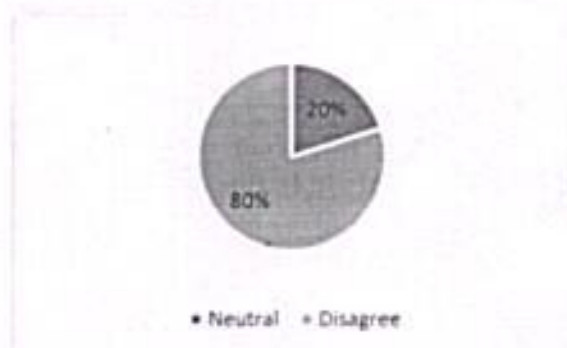

DEPARTMENT OF ELECTRONICS & COMMUNICATION ENGINEERING

Employer Feedback Analysis on Curriculum for the Academic Year – 2019-20

1. The Curriculum has been designed to make the students industry ready by imparting analytical and reasoning, language and soft skills in addition to technical competencies, as desired by the industry.

The Curriculum has been designed to make the students industry ready by imparting analytical and reasoning, language and soft skills in addition to technical competencies, as desired by the industry.	Strongly Agree	Agree	Neutral	Disagree	Strongly Disagree
% Response	-	-	20%	80%	-

2. The Curriculum is outcome based and through various courses, the expected outcomes were attained.

The Curriculum is outcome based and through various courses, the expected outcomes were attained.	Strongly Agree	Agree	Neutral	Disagree	Strongly Disagree
% Response	20%	40%	40%	-	-