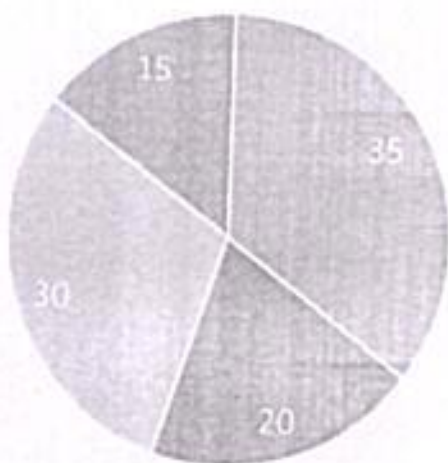

TEEGALA KRISHNA REDDY ENGINEERING COLLEGE

Sponsored by TMR Educational Society, Approved by AICTE, Affiliated to JNTU H
Accredited by NAAC with A Grade, Approved by AQS

Medbowli, Meerpet, Balapur(M), Hyderabad, Telangana- 500097
Mob: 8498085218. Email: info@tkrec.ac.in, www.tkrec.ac.in

College Code: R9