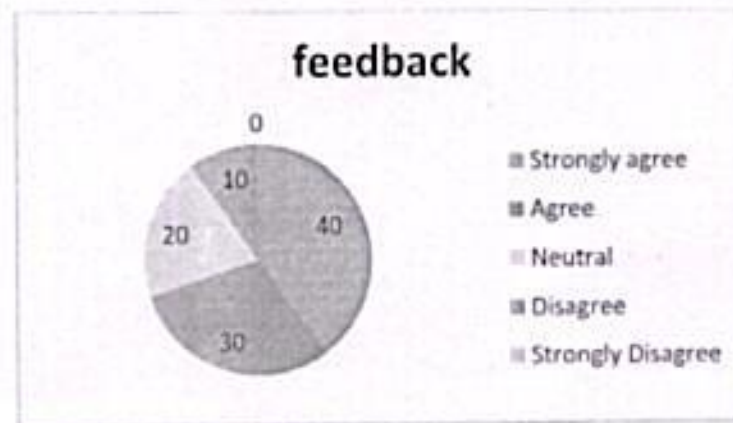

College Code: R9

7. How do you rate the applicability of the domains and the tools used for designing the experiments in terms of existing practices in the industry?	Strongly agree	Agree	Neutral	Disagree	Strongly Disagree
	40%	30%	20%	10%	